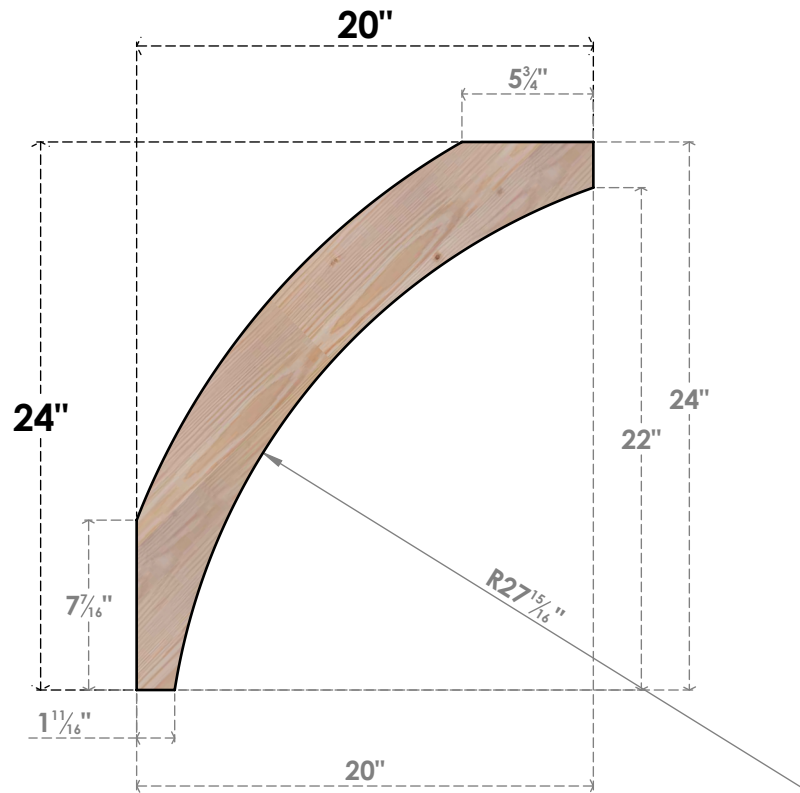

BRC06X20X24THR00SDF

5 1/2"W X 20"D X 24"H THORTON SMOOTH BRACE, DOUGLAS FIR

SIDE

FRONT

EKENA MILLWORK
 2300 WEST MAIN ST.
 CLARKSVILLE, TX 75426
 TOLL FREE: 866-607-0453
 WWW.EKENAMILLWORK.COM

NOTES

1. INSTALLATION TO BE COMPLETED IN ACCORDANCE WITH MANUFACTURER'S SPECIFICATIONS.
2. DRAWING MAY NOT BE TO SCALE
3. THIS DRAWING IS INTENDED FOR DESIGN AND PLANNING PURPOSES ONLY.
4. ALL INFORMATION CONTAINED HEREIN WAS CURRENT AT THE TIME OF DEVELOPMENT BUT MUST BE REVIEWED AND APPROVED BY THE PRODUCT MANUFACTURER TO BE CONSIDERED ACCURATE.
5. PRODUCTS ARE NOT KILN DRIED. THIS ITEM IS UNIQUE AND WILL CONTAIN THE NATURAL VARIATIONS THAT THE WOOD SPECIES OFFERS. THIS MAY RESULT IN VARIATIONS UP TO 1/4"