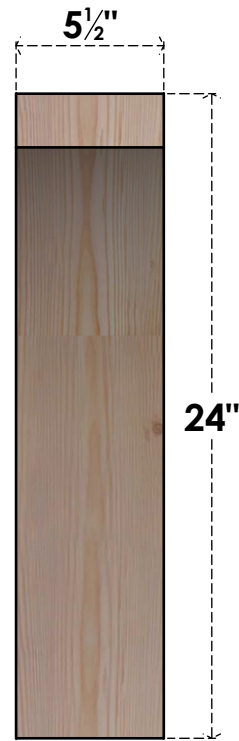

BRC06X20X24THR00SDF

5 1/2"W X 20"D X 24"H THORTON SMOOTH BRACE, DOUGLAS FIR

SIDE

FRONT

EKENA MILLWORK
 2300 WEST MAIN ST.
 CLARKSVILLE, TX 75426
 TOLL FREE: 866-607-0453
 WWW.EKENAMILLWORK.COM

NOTES

1. INSTALLATION TO BE COMPLETED IN ACCORDANCE WITH MANUFACTURER'S SPECIFICATIONS.
2. DRAWING MAY NOT BE TO SCALE
3. THIS DRAWING IS INTENDED FOR DESIGN AND PLANNING PURPOSES ONLY.
4. ALL INFORMATION CONTAINED HEREIN WAS CURRENT AT THE TIME OF DEVELOPMENT BUT MUST BE REVIEWED AND APPROVED BY THE PRODUCT MANUFACTURER TO BE CONSIDERED ACCURATE.
5. PRODUCTS ARE NOT KILN DRIED. THIS ITEM IS UNIQUE AND WILL CONTAIN THE NATURAL VARIATIONS THAT THE WOOD SPECIES OFFERS. THIS MAY RESULT IN VARIATIONS UP TO 1/4"